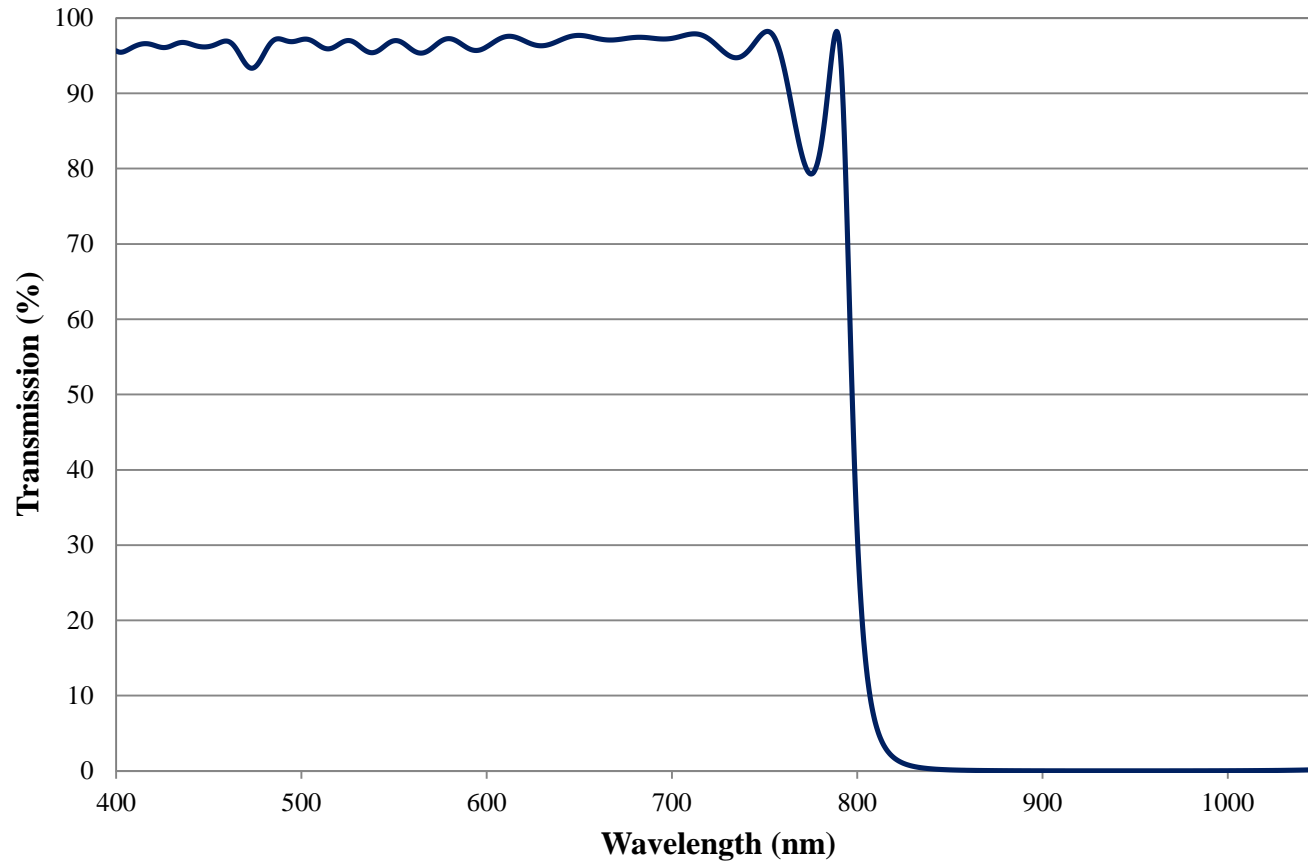

Coating Curve

Edmund Optics Inc.
USA | Asia | Europe

COATING CURVE

800nm Techspec Shortpass Filter: OD >2.0 Coating Performance FOR REFERENCE ONLY

Coating Curve

Edmund Optics Inc.
USA | Asia | Europe

COATING CURVE

800nm Techspec Shortpass Filter: OD >2.0 Coating Performance FOR REFERENCE ONLY