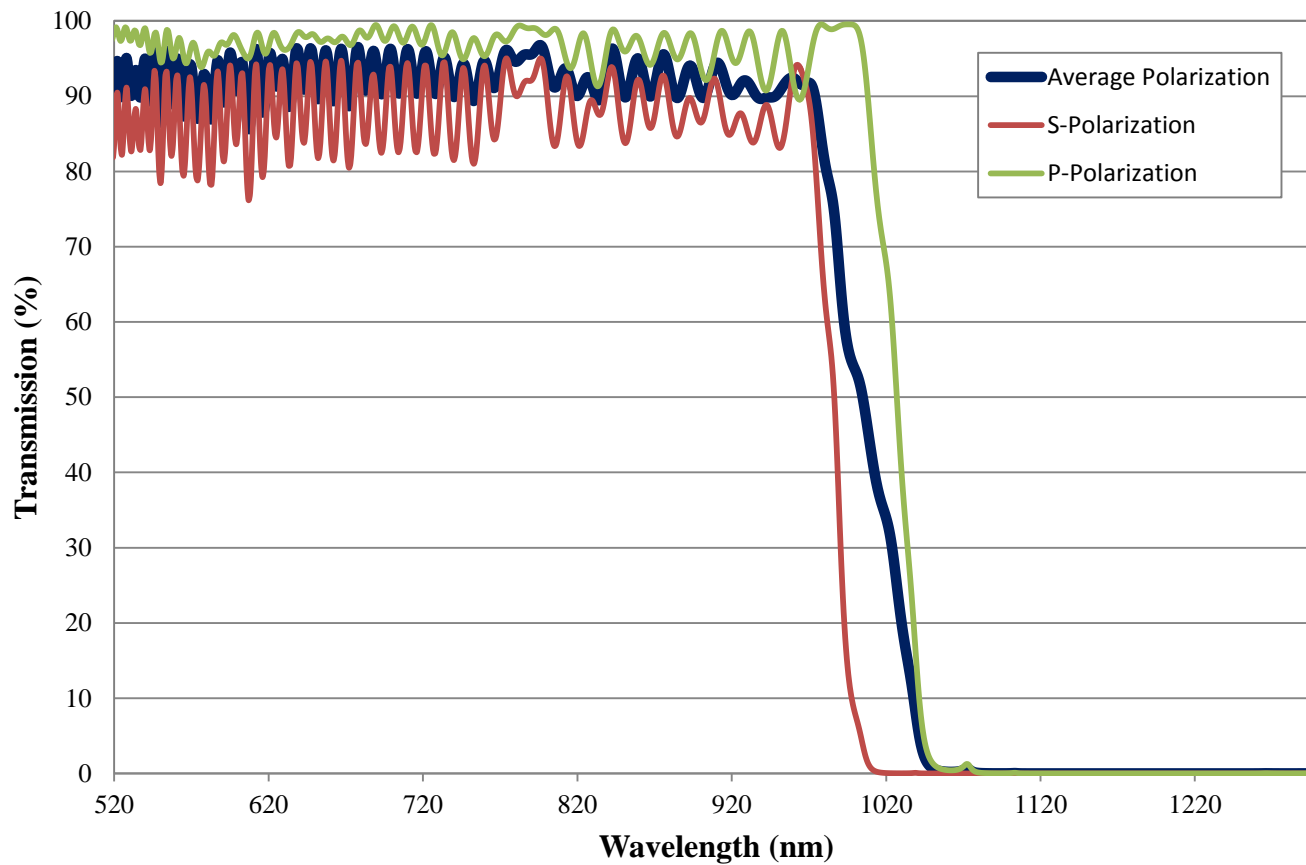

Coating Curve

Edmund Optics Inc.
USA | Asia | Europe

COATING CURVE

1000nm Dichroic Shortpass Filter FOR REFERENCE ONLY

Coating Curve

Edmund Optics Inc.
USA | Asia | Europe

COATING CURVE

1000nm Dichroic Shortpass Filter FOR REFERENCE ONLY