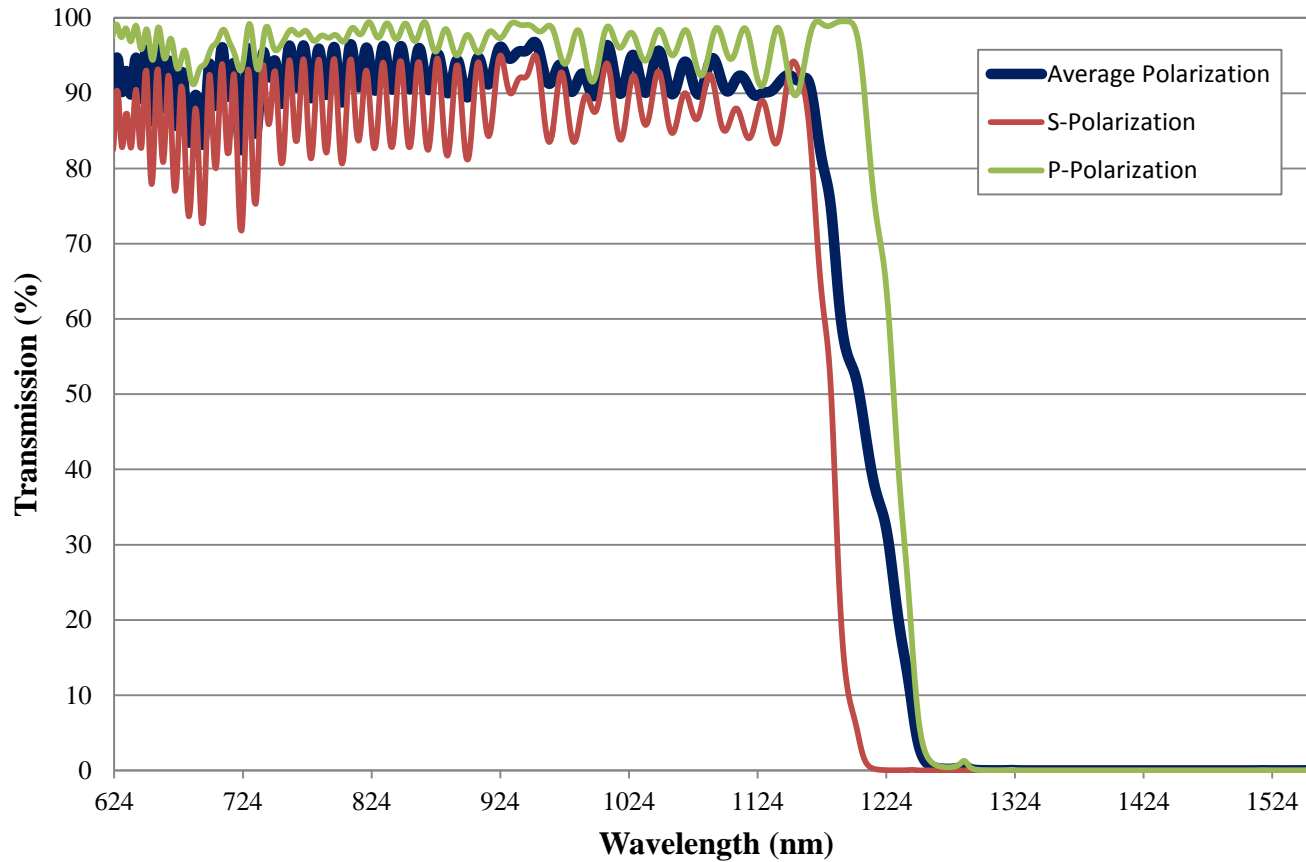

## 1200nm Dichroic Shortpass Filter FOR REFERENCE ONLY