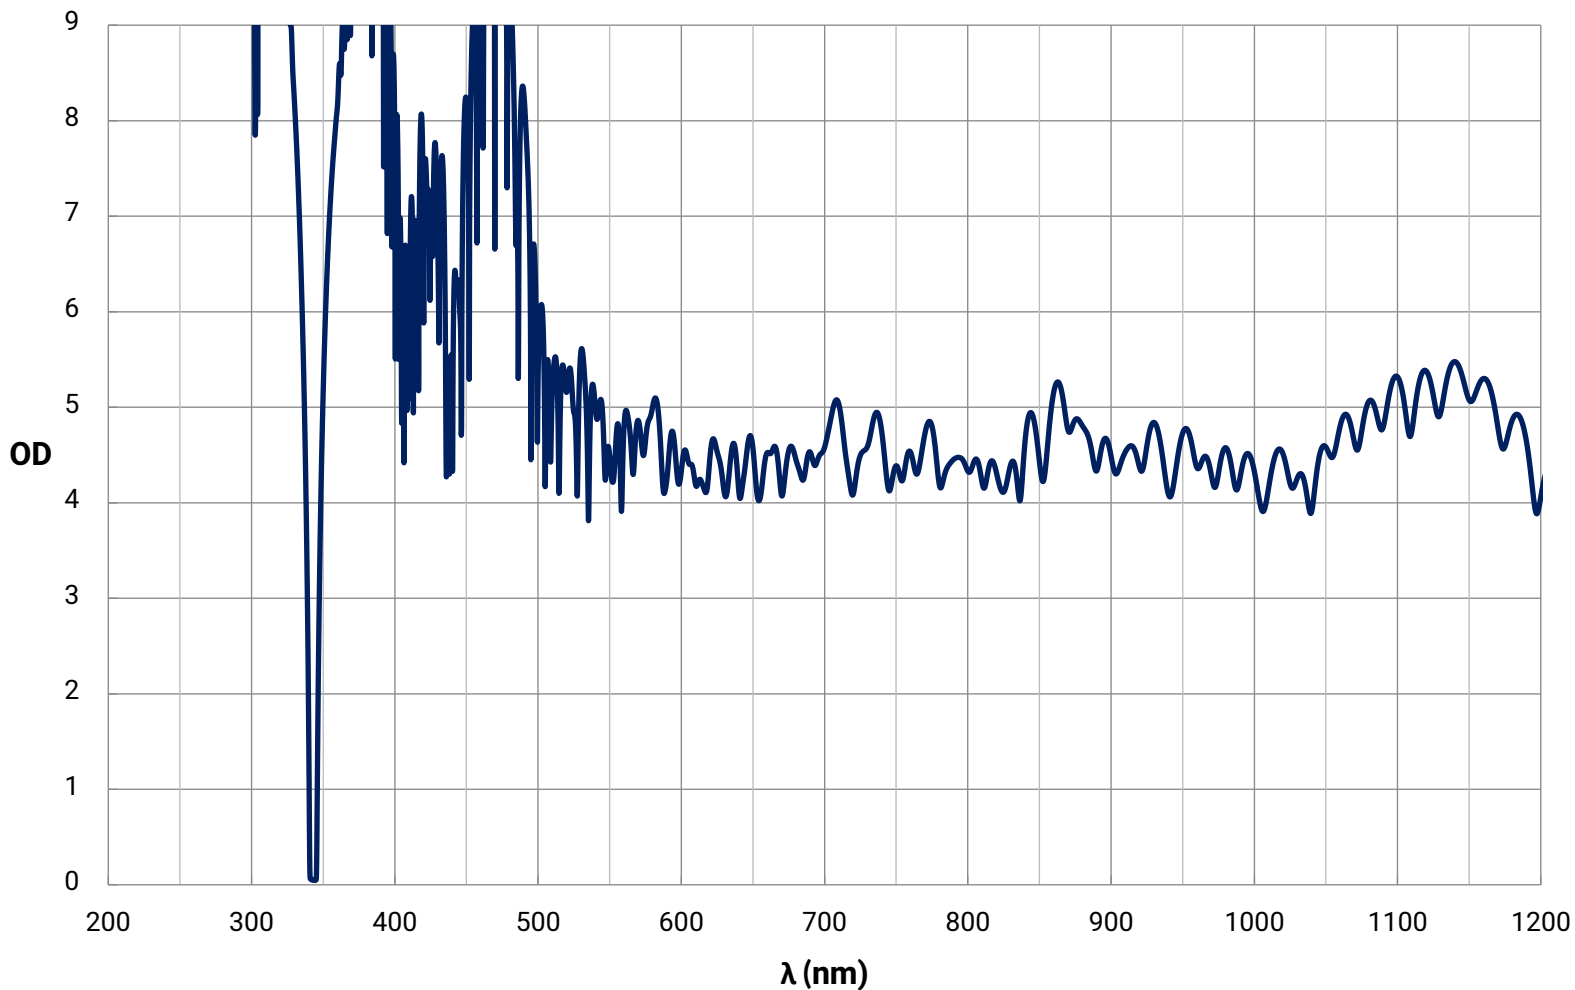

Bandpass Filter Curve

[Download Data (Excel)](#)

[View Data (Text)](#)

343nm CWL, Hard Coated OD 4.0 5nm Bandpass Filter

Theoretical Optical Density Curve

© COPYRIGHT 2020 EDMUND OPTICS, INC. ALL RIGHTS RESERVED