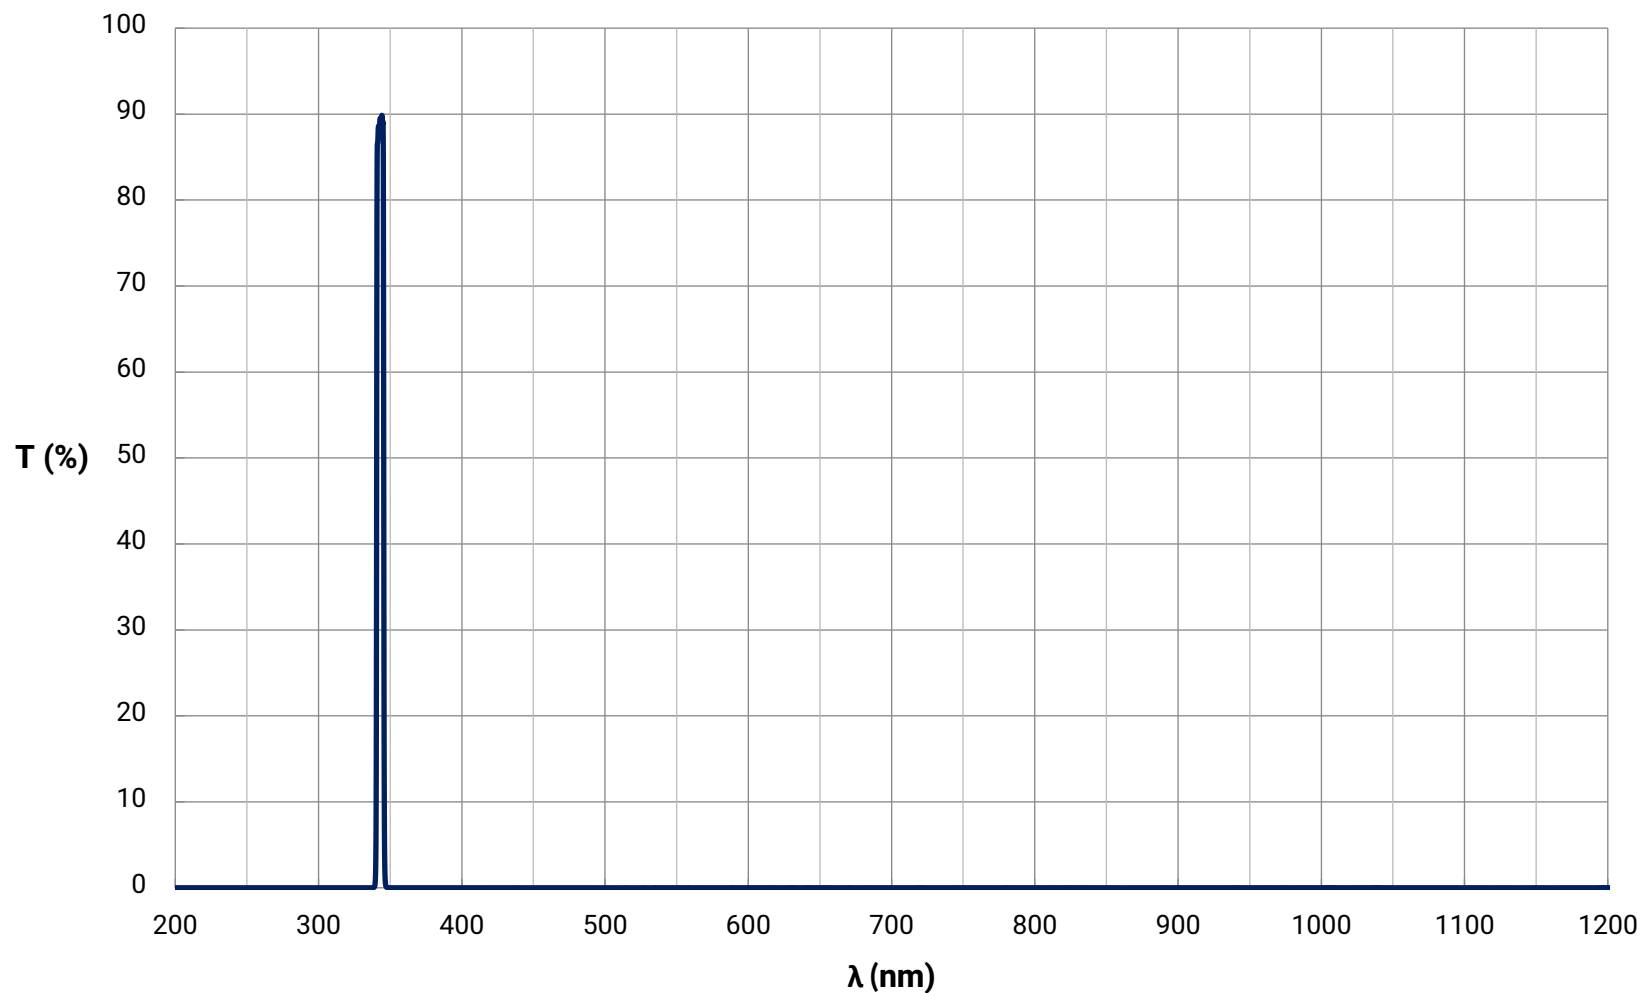

# Bandpass Filter Curve

[Download Data \(Excel\)](#)

[View Data \(Text\)](#)

## 343nm CWL, Hard Coated OD 4.0 5nm Bandpass Filter

Theoretical Transmission Curve

© COPYRIGHT 2020 EDMUND OPTICS, INC. ALL RIGHTS RESERVED