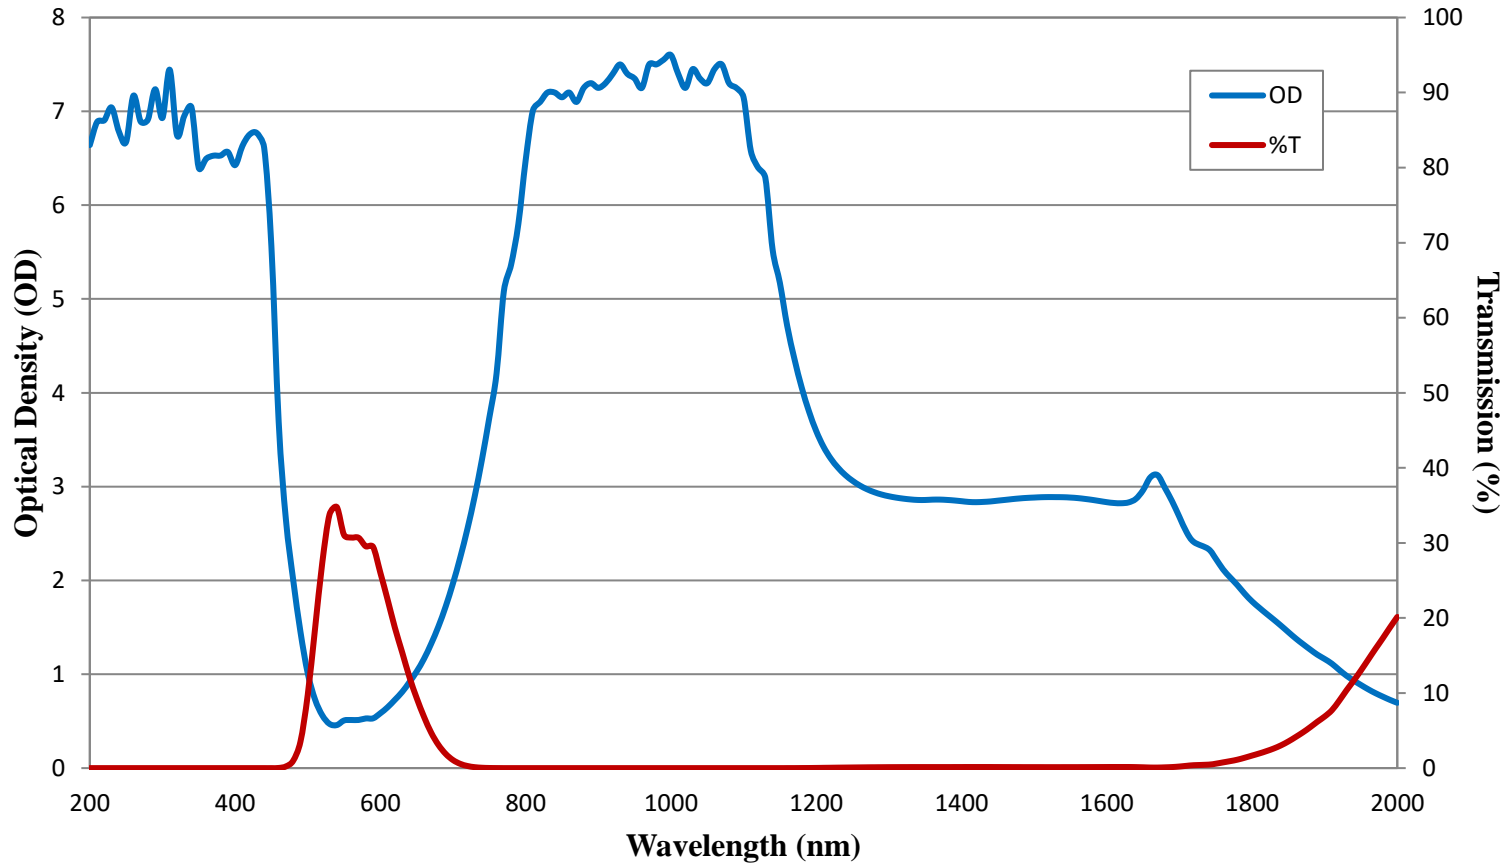

Performance Curve

Edmund Optics Inc.
USA | Asia | Europe

LS16 Laser Safety Eyewear OD/Transmission FOR REFERENCE ONLY

PERFORMANCE CURVE