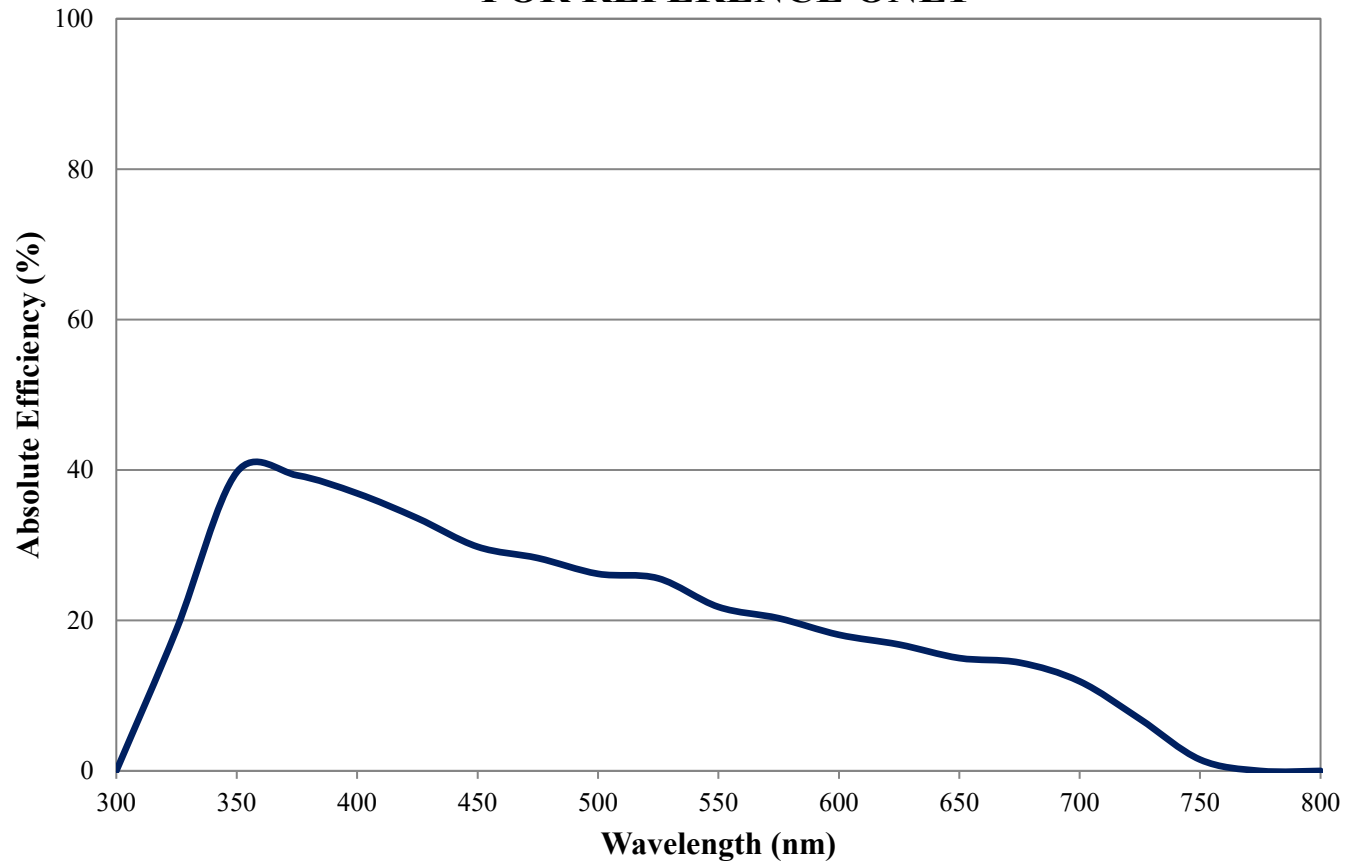

Coating Curve

Edmund Optics Inc.
USA | Asia | Europe

1200 Grooves/mm Transmission Grating 36.9° Blaze Angle FOR REFERENCE ONLY

COATING CURVE