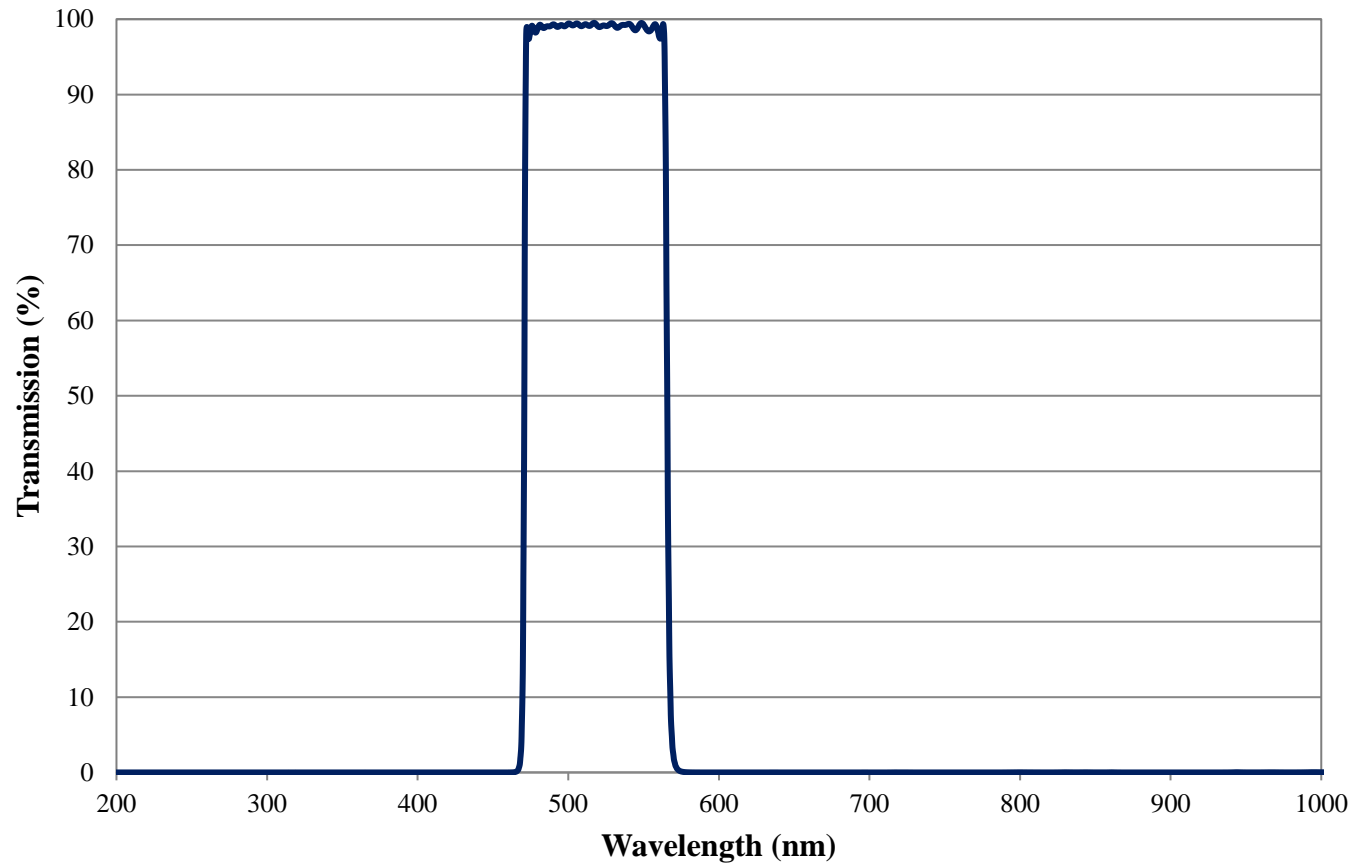

Coating Curve

Edmund Optics Inc.
USA | Asia | Europe

TECHSPEC® Cyan Imaging Filter 95nm FWHM FOR REFERENCE ONLY

COATING CURVE