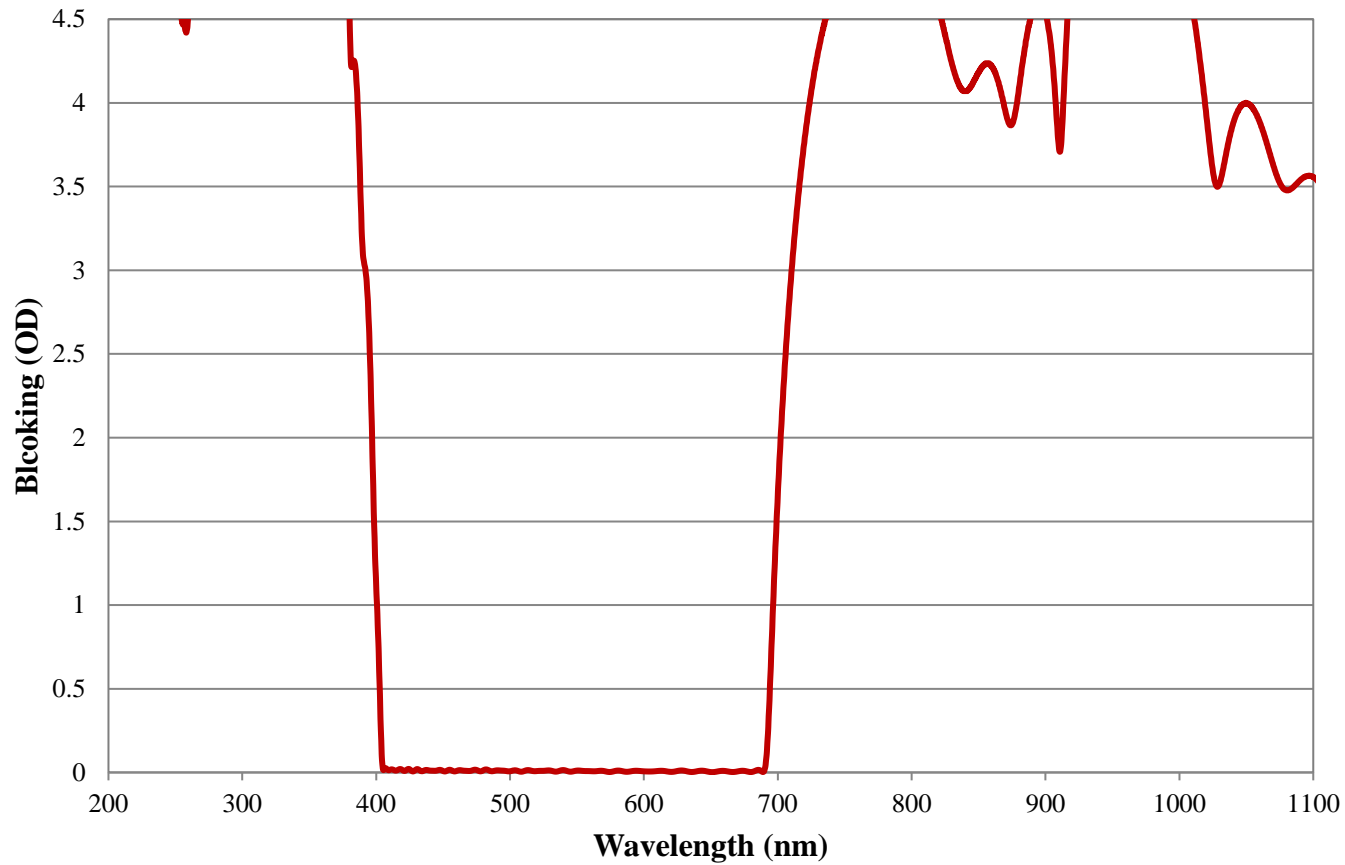

COATING CURVE

Coating Curve

Edmund Optics Inc.
USA | Asia | Europe

COATING CURVE

TECHSPEC® UV/IR Cut Off Imaging Filter 290nm FWHM FOR REFERENCE ONLY

Coating Curve

Edmund Optics Inc.
USA | Asia | Europe

TECHSPEC® UV/IR Cut Off Imaging Filter 290nm FWHM FOR REFERENCE ONLY