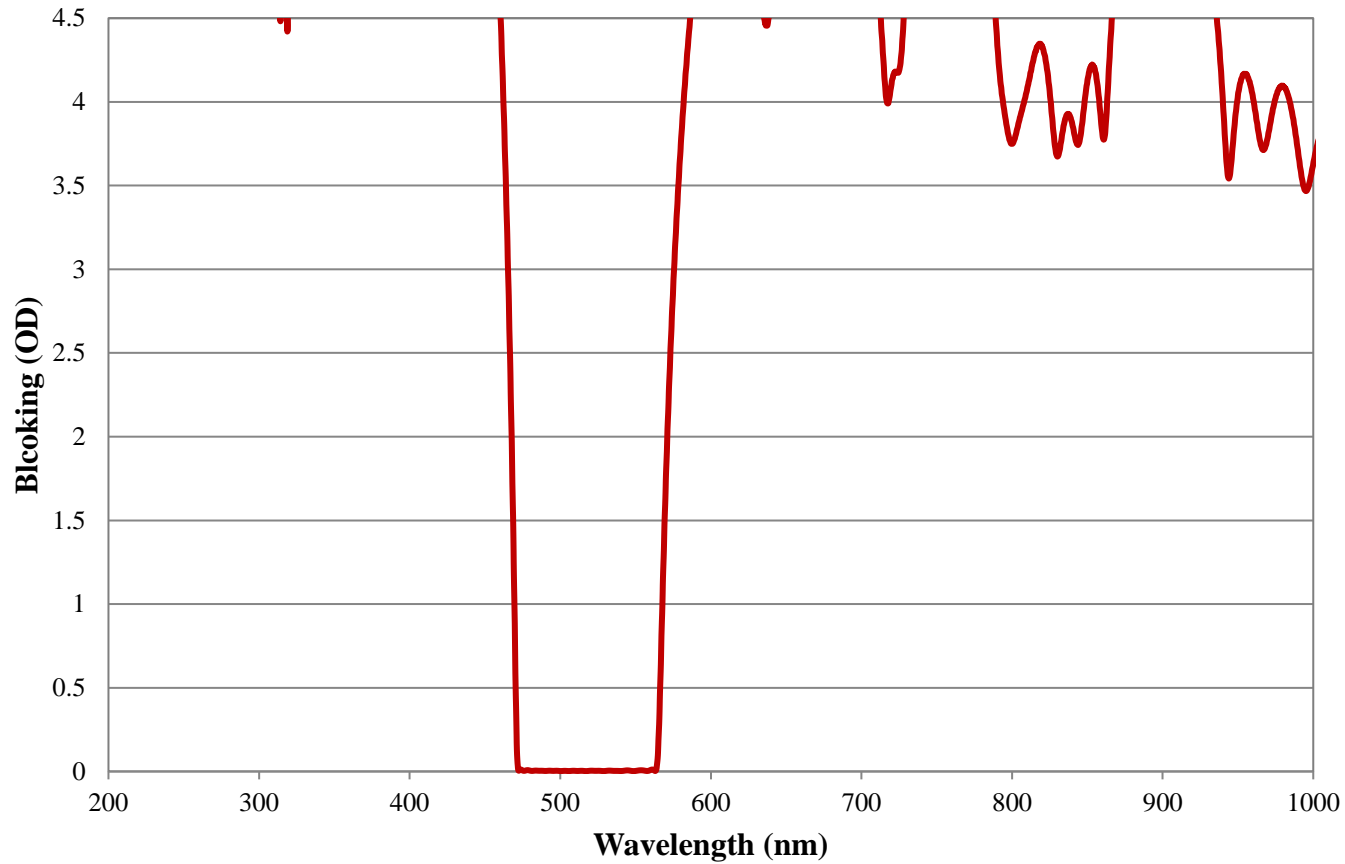

COATING CURVE

Coating Curve

Edmund Optics Inc.
USA | Asia | Europe

TECHSPEC® Cyan Imaging Filter 95nm FWHM FOR REFERENCE ONLY

COATING CURVE

Coating Curve

Edmund Optics Inc.
USA | Asia | Europe

TECHSPEC® Cyan Imaging Filter 95nm FWHM FOR REFERENCE ONLY