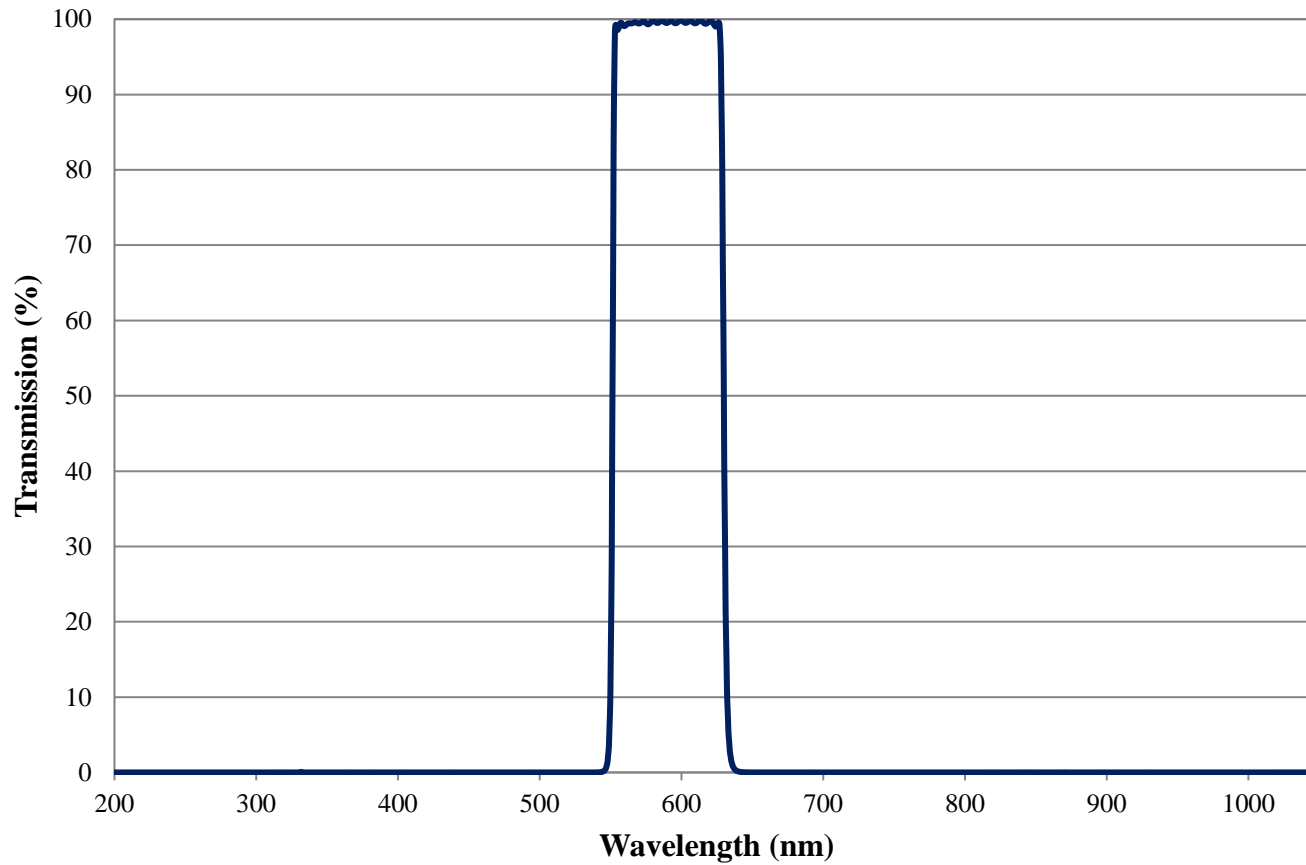

Coating Curve

Edmund Optics Inc.
USA | Asia | Europe

COATING CURVE

TECHSPEC® Orange Cut Off Imaging Filter 79nm FWHM FOR REFERENCE ONLY