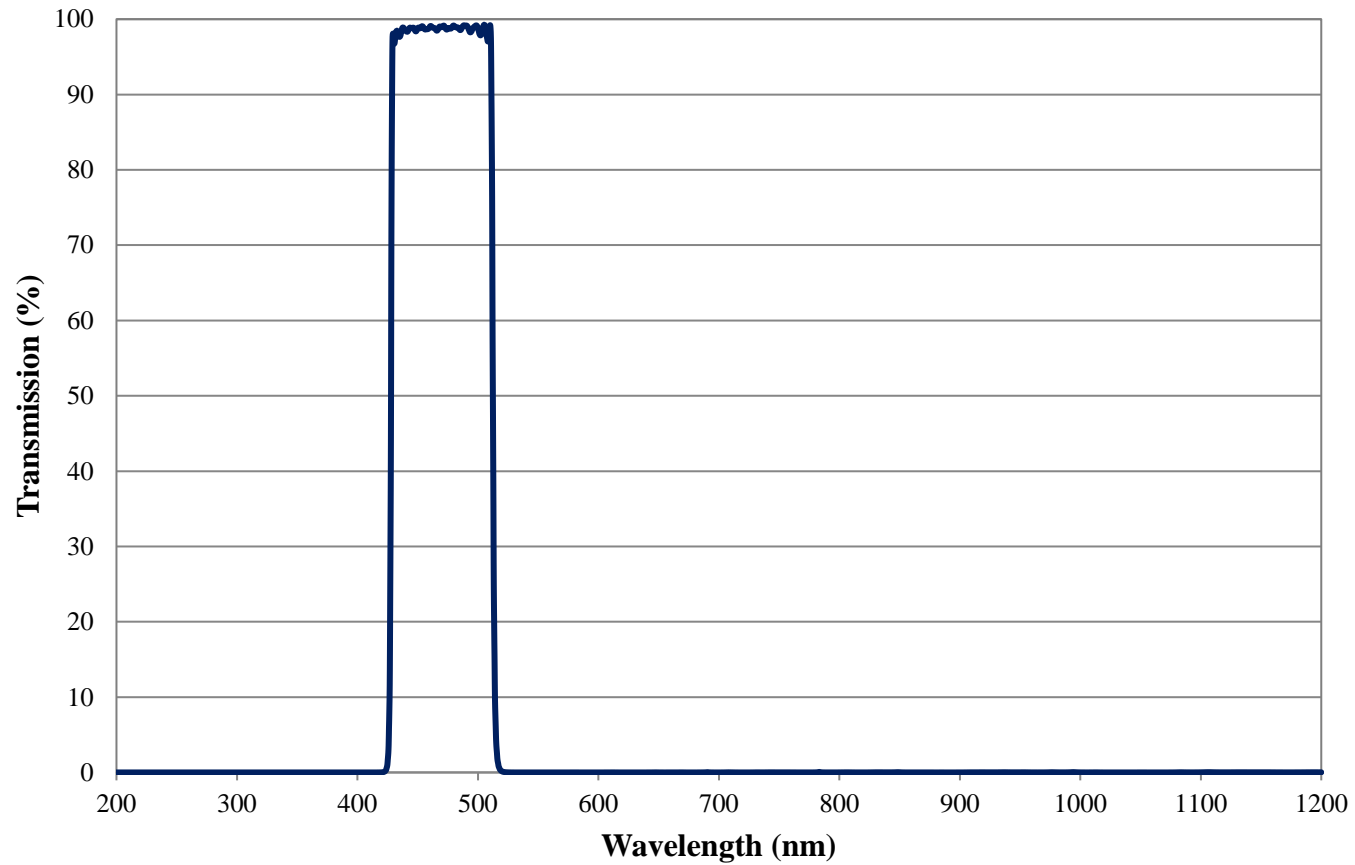

Coating Curve

Edmund Optics Inc.
USA | Asia | Europe

COATING CURVE

TECHSPEC® Blue Imaging Filter 85nm FWHM FOR REFERENCE ONLY