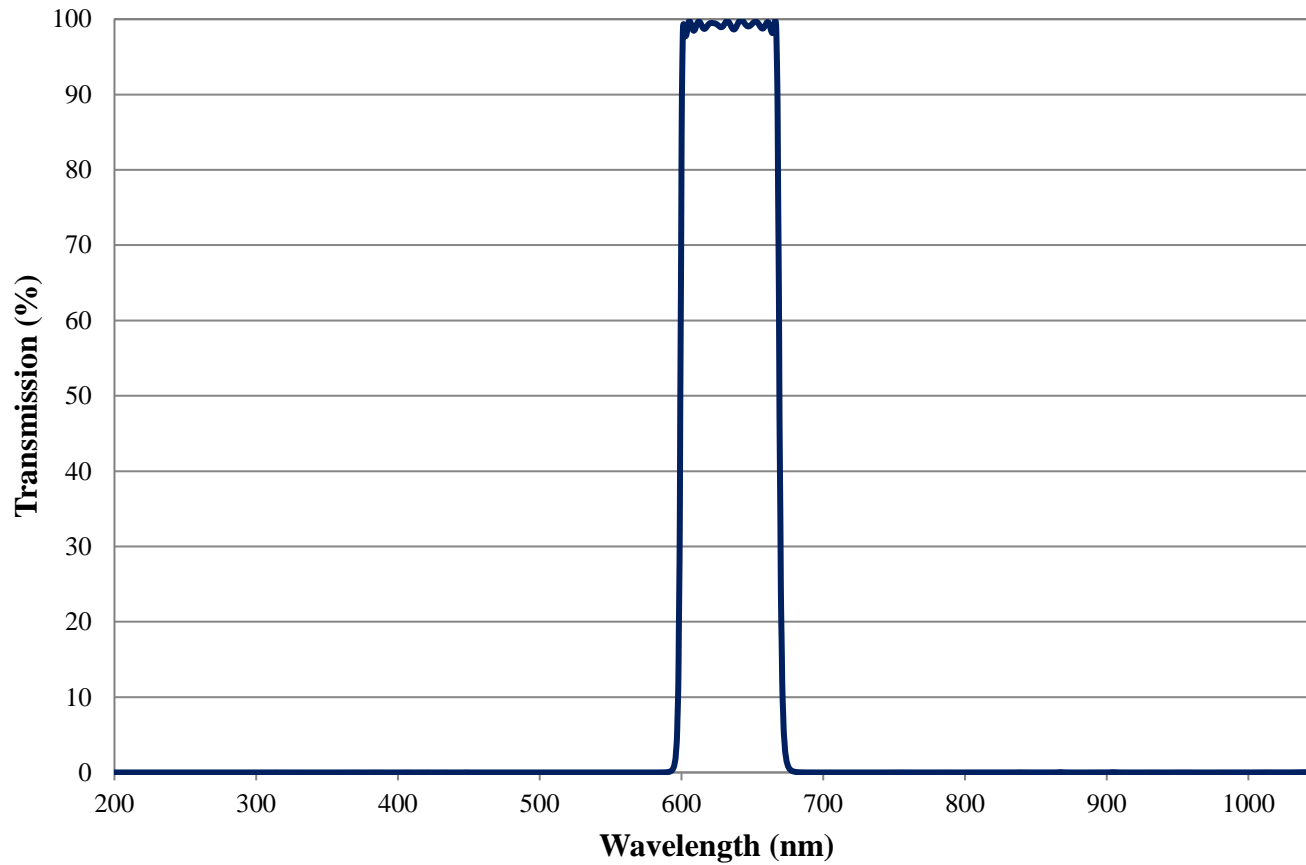

Coating Curve

Edmund Optics Inc.
USA | Asia | Europe

COATING CURVE

TECHSPEC® Light Red Imaging Filter 70nm FWHM FOR REFERENCE ONLY