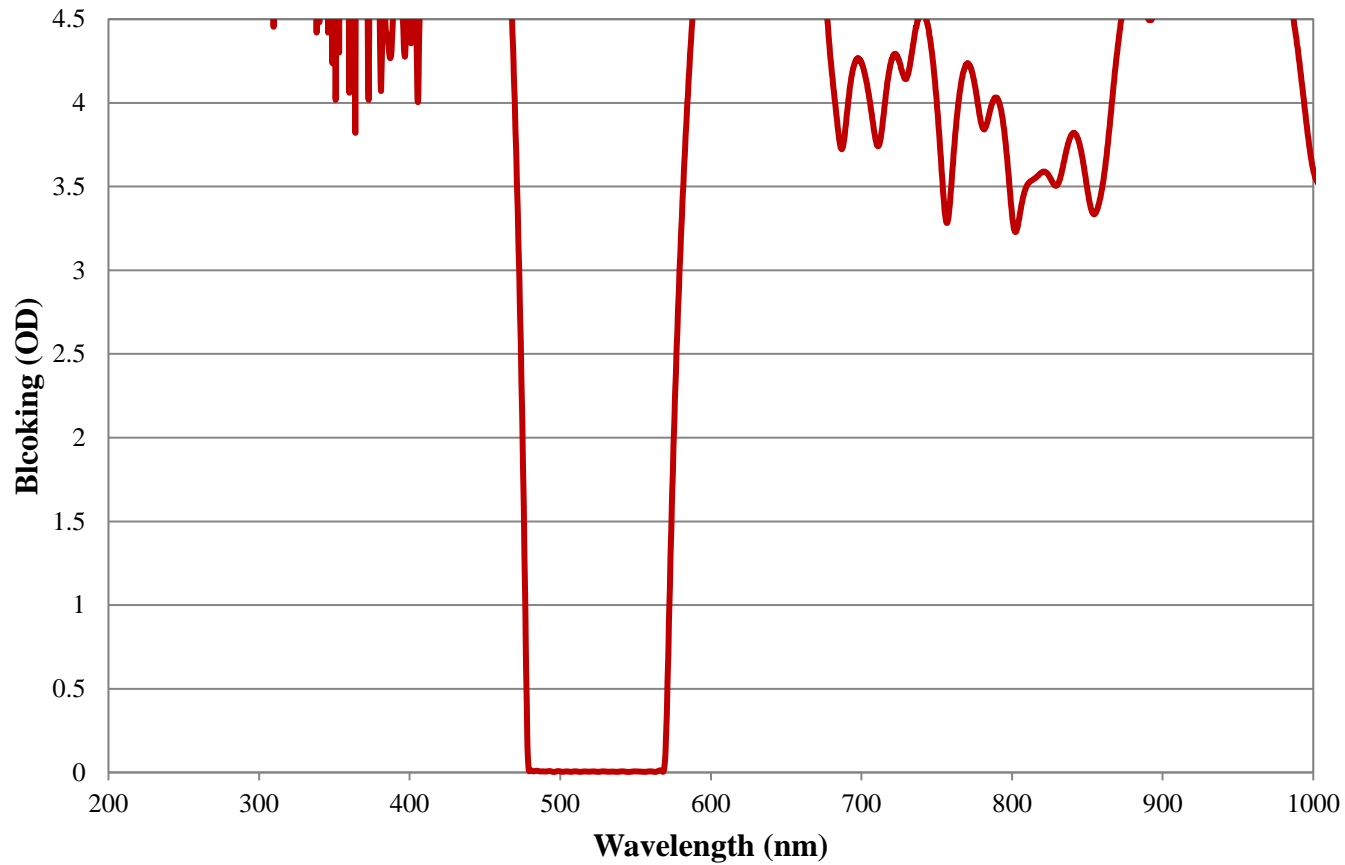

COATING CURVE

Coating Curve

Edmund Optics Inc.
USA | Asia | Europe

TECHSPEC® Green Imaging Filter 92nm FWHM FOR REFERENCE ONLY

COATING CURVE

Coating Curve

Edmund Optics Inc.
USA | Asia | Europe

TECHSPEC® Green Imaging Filter 92nm FWHM FOR REFERENCE ONLY