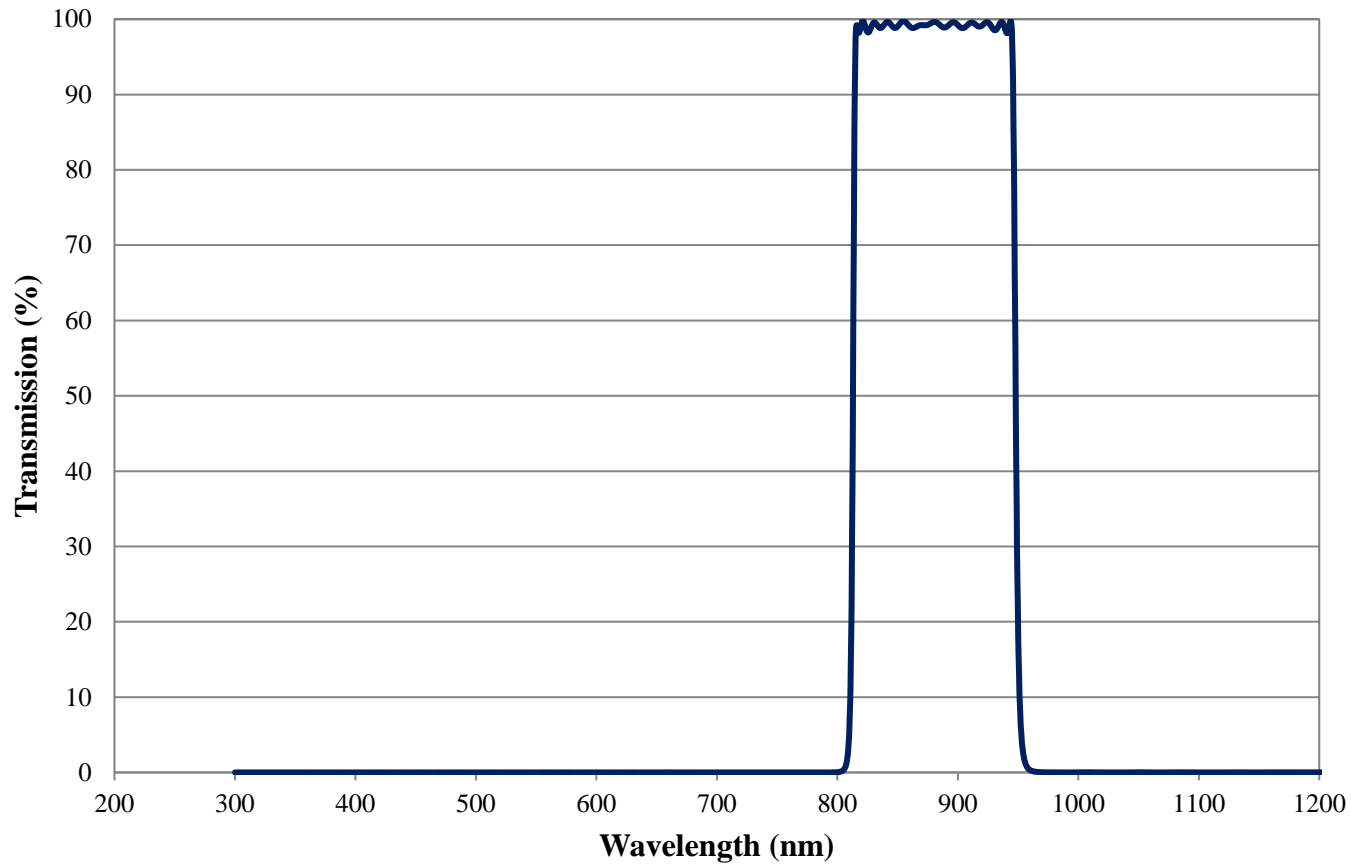

Coating Curve

Edmund Optics Inc.
USA | Asia | Europe

COATING CURVE

TECHSPEC® UV/VIS Cut Off Imaging Filter 135nm FWHM FOR REFERENCE ONLY