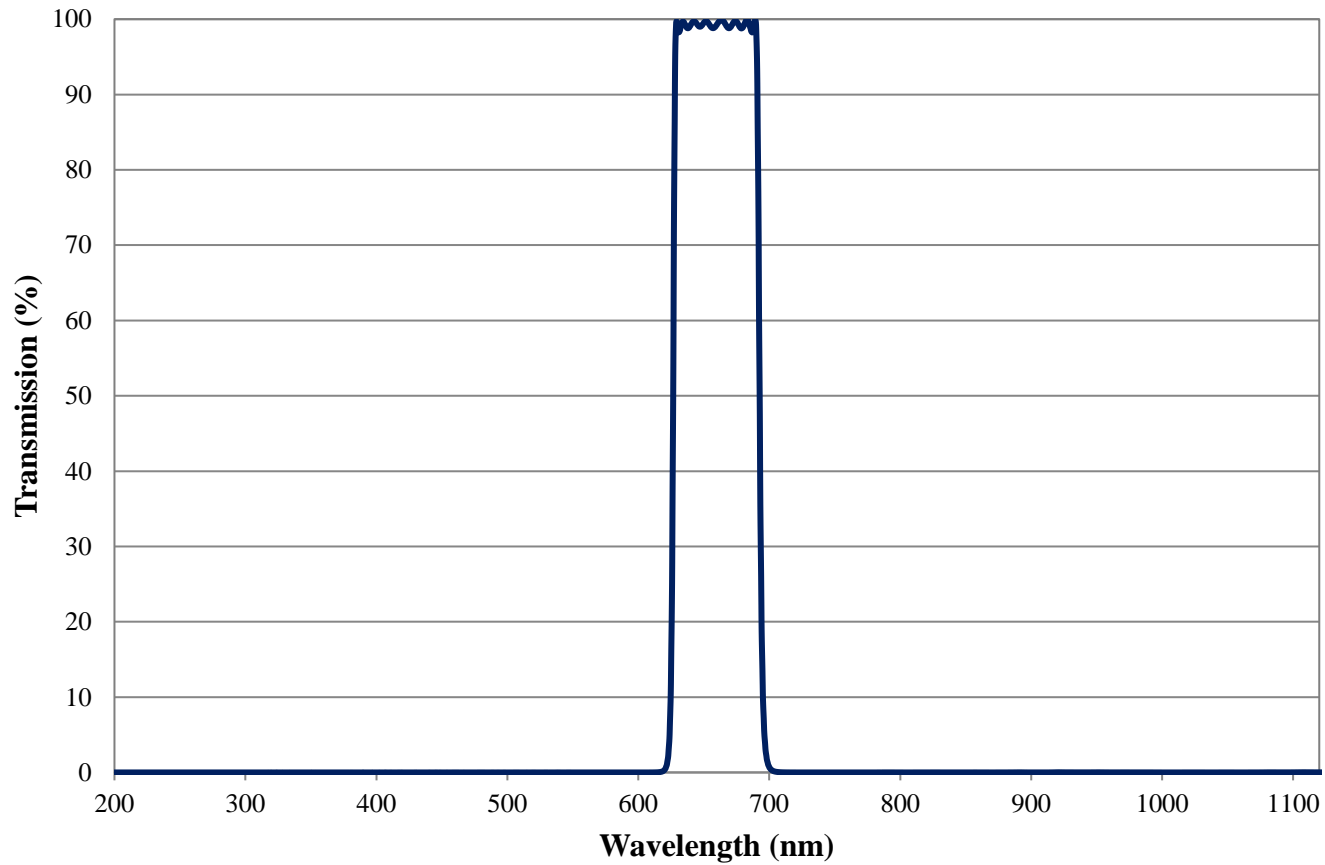

Coating Curve

Edmund Optics Inc.
USA | Asia | Europe

TECHSPEC® Dark Red Imaging Filter 66nm FWHM FOR REFERENCE ONLY

COATING CURVE