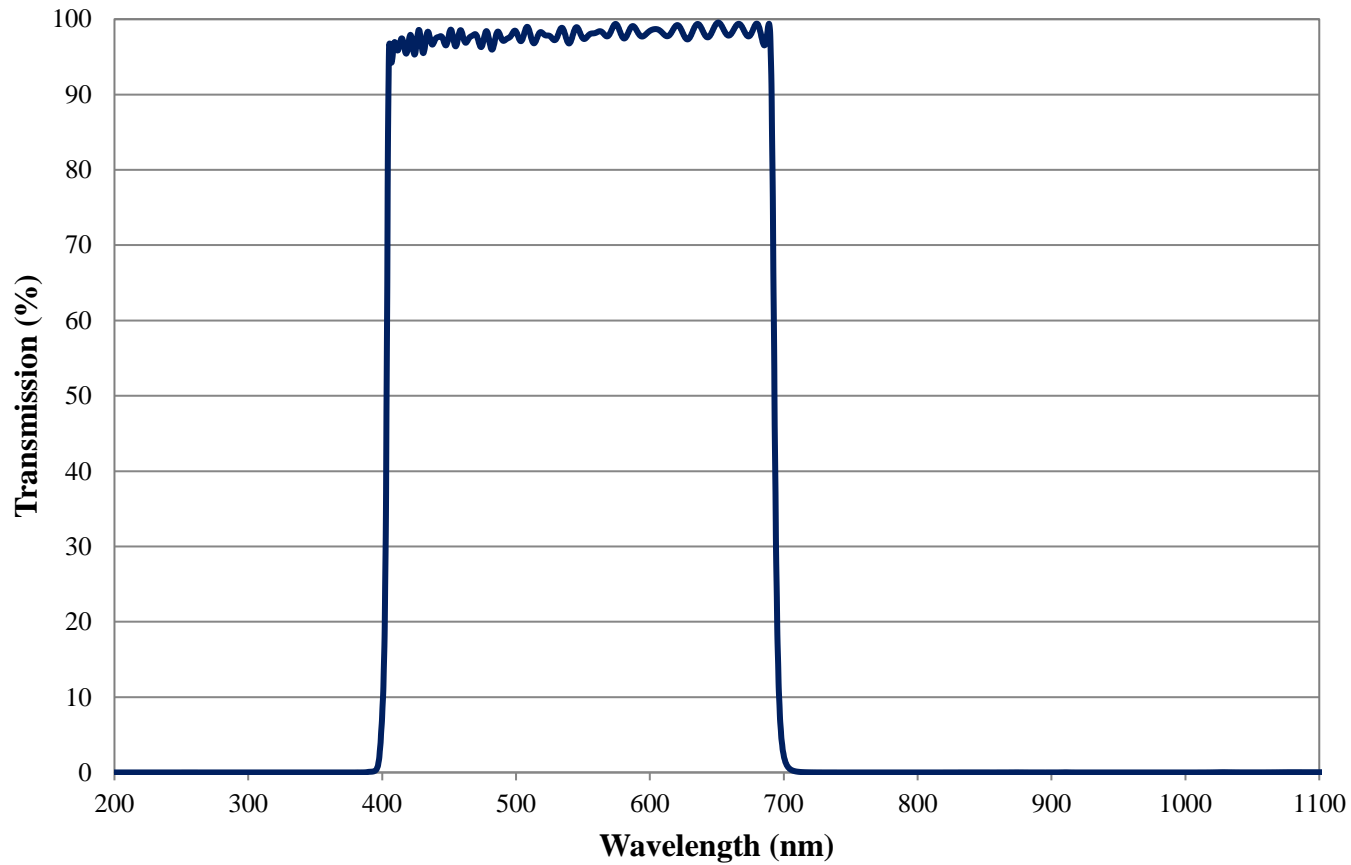

Coating Curve

Edmund Optics Inc.
USA | Asia | Europe

COATING CURVE

TECHSPEC® UV/IR Cut Off Imaging Filter 290nm FWHM FOR REFERENCE ONLY