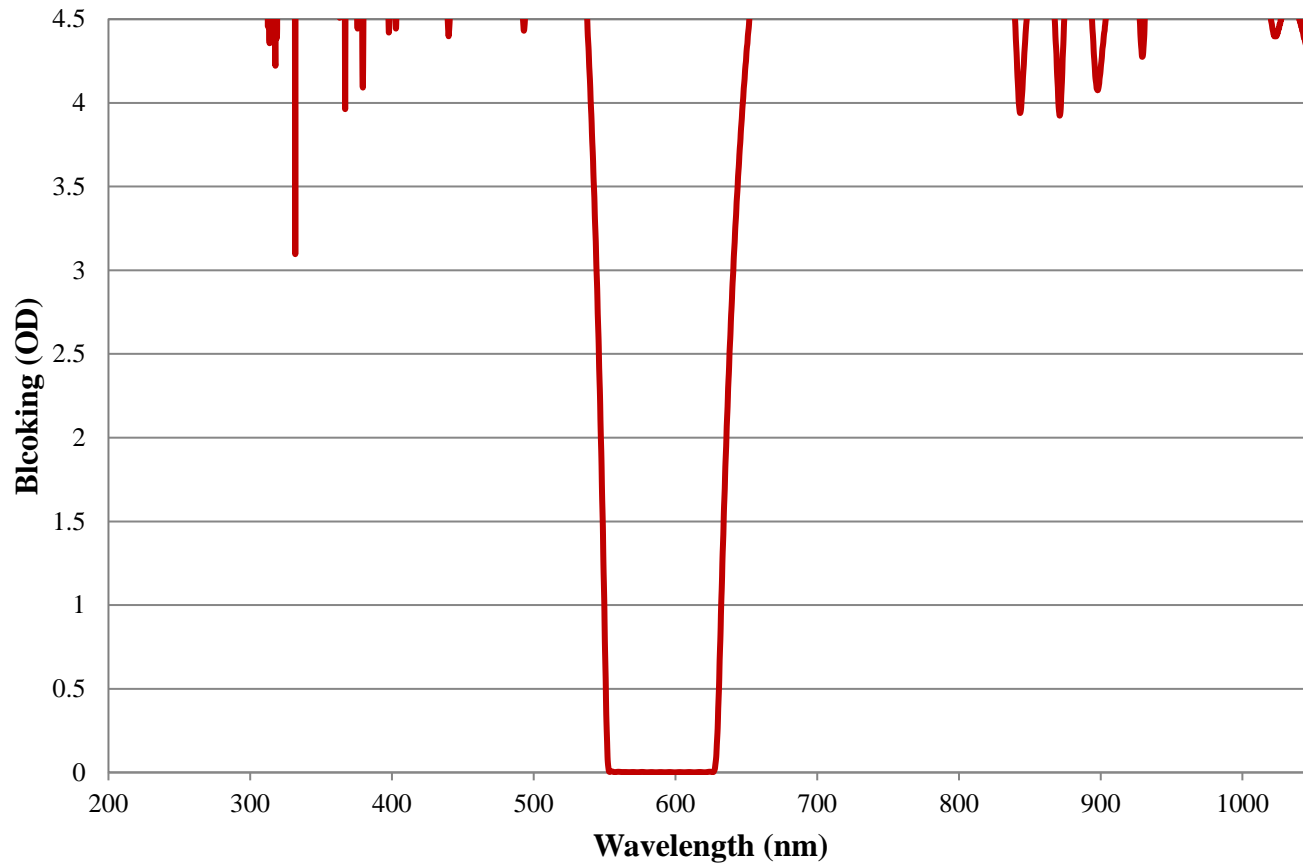

COATING CURVE

Coating Curve

Edmund Optics Inc.
USA | Asia | Europe

COATING CURVE

TECHSPEC® Orange Cut Off Imaging Filter 79nm FWHM FOR REFERENCE ONLY

Coating Curve

Edmund Optics Inc.
USA | Asia | Europe

TECHSPEC® Orange Cut Off Imaging Filter 79nm FWHM FOR REFERENCE ONLY