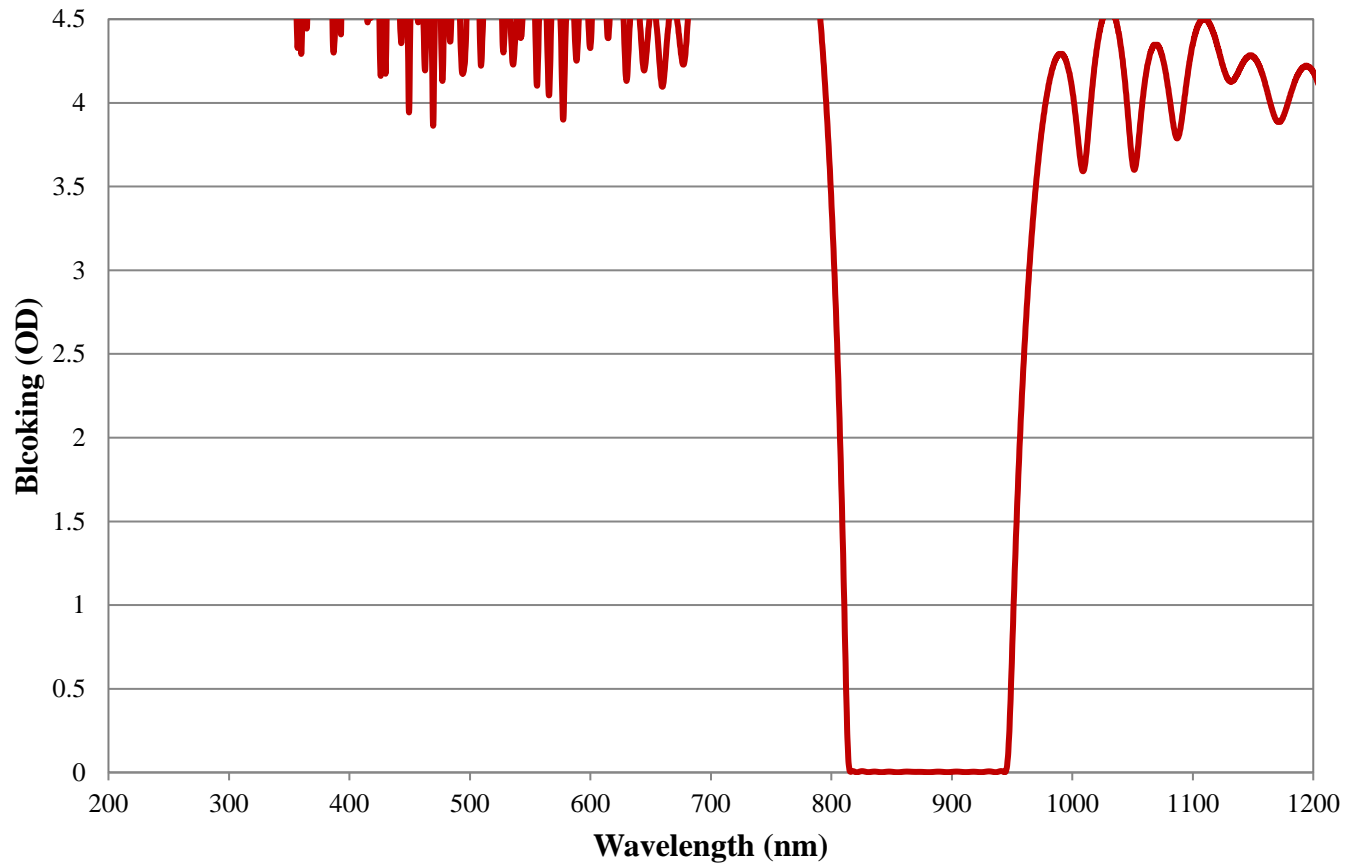

COATING CURVE

Coating Curve

Edmund Optics Inc.
USA | Asia | Europe

TECHSPEC® Dark Red Imaging Filter 66nm FWHM FOR REFERENCE ONLY

COATING CURVE

Coating Curve

Edmund Optics Inc.
USA | Asia | Europe

TECHSPEC® Dark Red Imaging Filter 66nm FWHM FOR REFERENCE ONLY

COATING CURVE

Coating Curve

Edmund Optics Inc.
USA | Asia | Europe

COATING CURVE

TECHSPEC® UV/VIS Cut Off Imaging Filter 135nm FWHM FOR REFERENCE ONLY

Coating Curve

Edmund Optics Inc.
USA | Asia | Europe

TECHSPEC® UV/VIS Cut Off Imaging Filter 135nm FWHM FOR REFERENCE ONLY

COATING CURVE