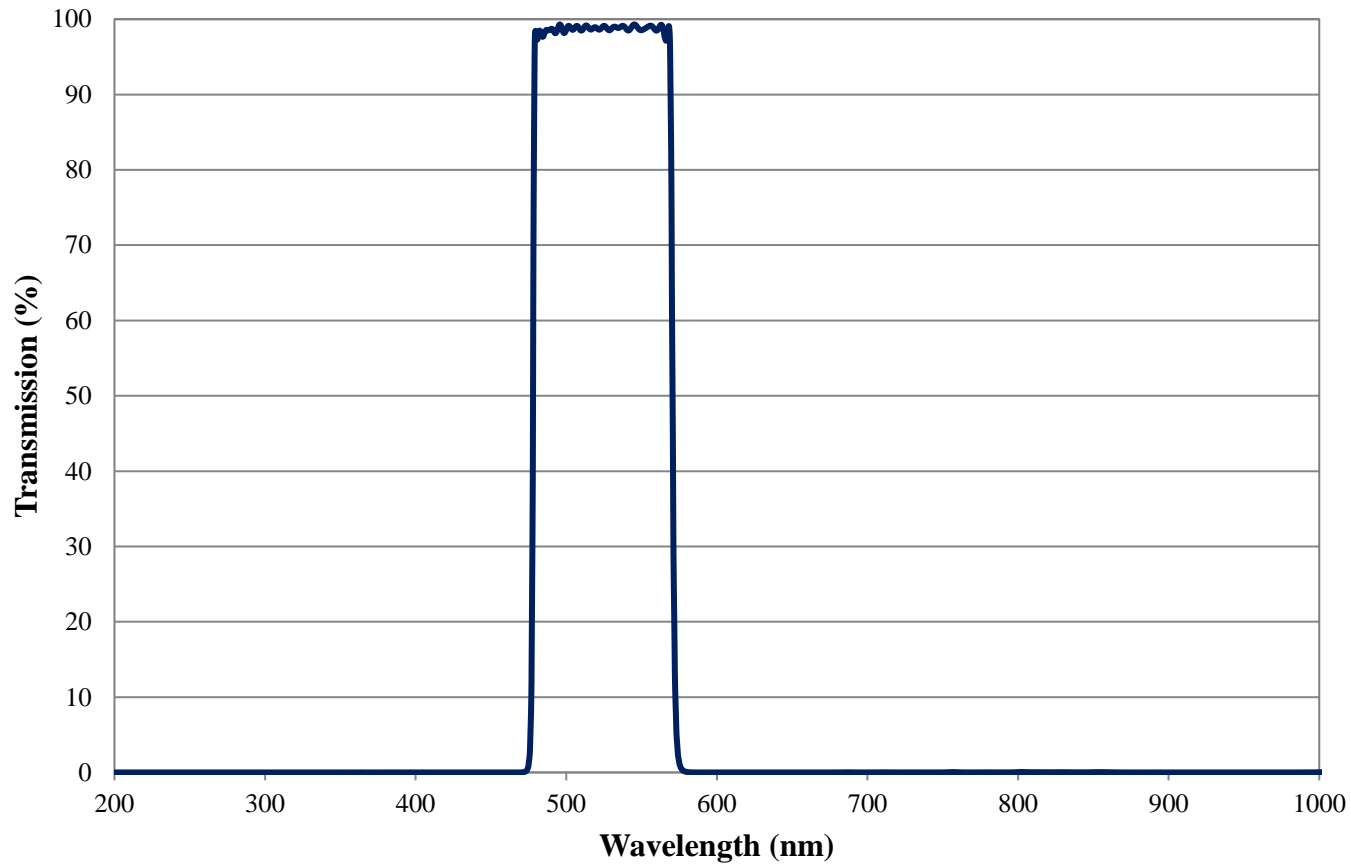

Coating Curve

Edmund Optics Inc.
USA | Asia | Europe

TECHSPEC® Green Imaging Filter 92nm FWHM FOR REFERENCE ONLY

COATING CURVE