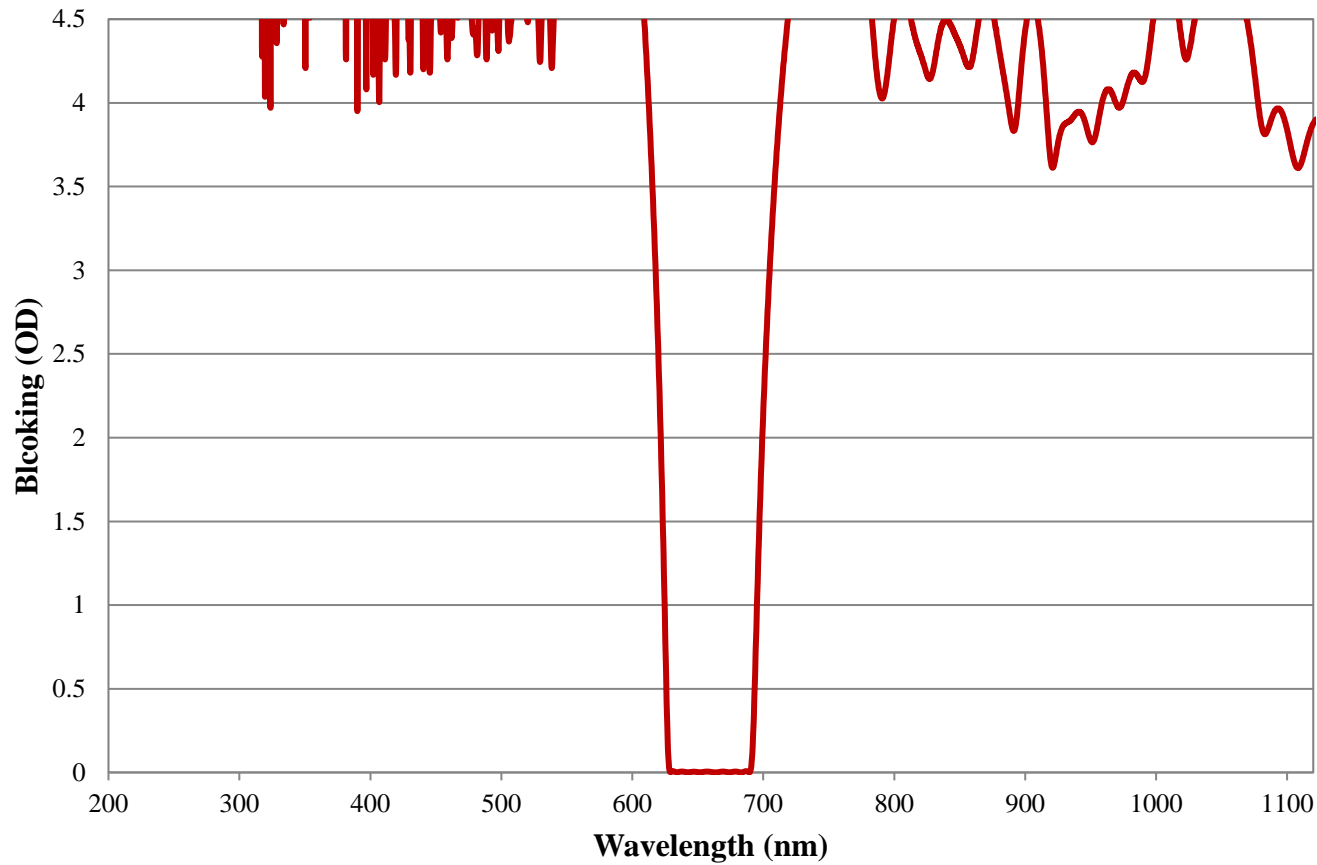

COATING CURVE

Coating Curve

Edmund Optics Inc.
USA | Asia | Europe

COATING CURVE

TECHSPEC® Light Red Imaging Filter 70nm FWHM FOR REFERENCE ONLY

Coating Curve

Edmund Optics Inc.
USA | Asia | Europe

TECHSPEC® Light Red Imaging Filter 70nm FWHM FOR REFERENCE ONLY

COATING CURVE

Coating Curve

Edmund Optics Inc.
USA | Asia | Europe

TECHSPEC® Dark Red Imaging Filter 66nm FWHM FOR REFERENCE ONLY

COATING CURVE

Coating Curve

Edmund Optics Inc.
USA | Asia | Europe

TECHSPEC® Dark Red Imaging Filter 66nm FWHM FOR REFERENCE ONLY

COATING CURVE

Coating Curve

Edmund Optics Inc.
USA | Asia | Europe

COATING CURVE

TECHSPEC® UV/VIS Cut Off Imaging Filter 135nm FWHM FOR REFERENCE ONLY

Coating Curve

Edmund Optics Inc.
USA | Asia | Europe

TECHSPEC® UV/VIS Cut Off Imaging Filter 135nm FWHM FOR REFERENCE ONLY

COATING CURVE