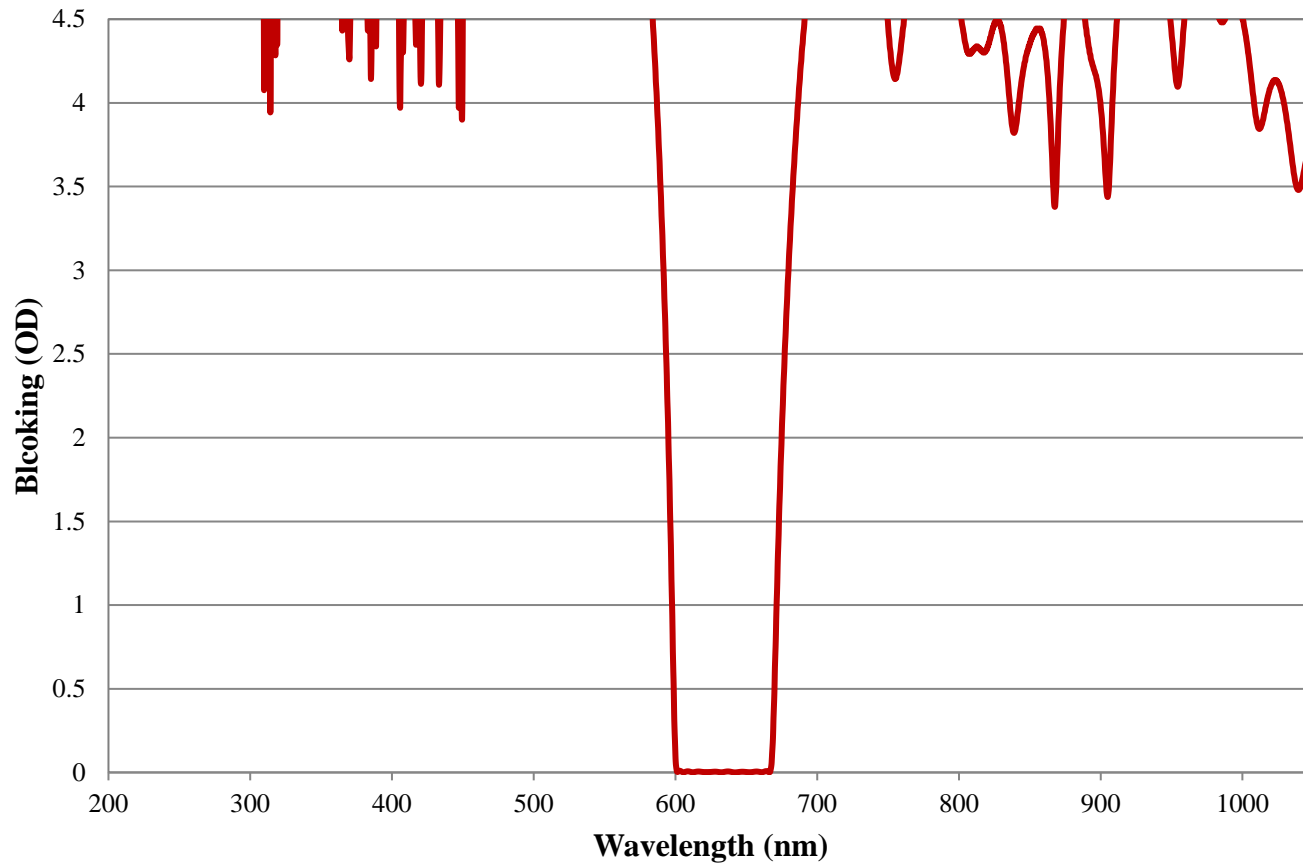

COATING CURVE

Coating Curve

Edmund Optics Inc.
USA | Asia | Europe

COATING CURVE

TECHSPEC® Light Red Imaging Filter 70nm FWHM FOR REFERENCE ONLY

Coating Curve

Edmund Optics Inc.
USA | Asia | Europe

TECHSPEC® Light Red Imaging Filter 70nm FWHM FOR REFERENCE ONLY