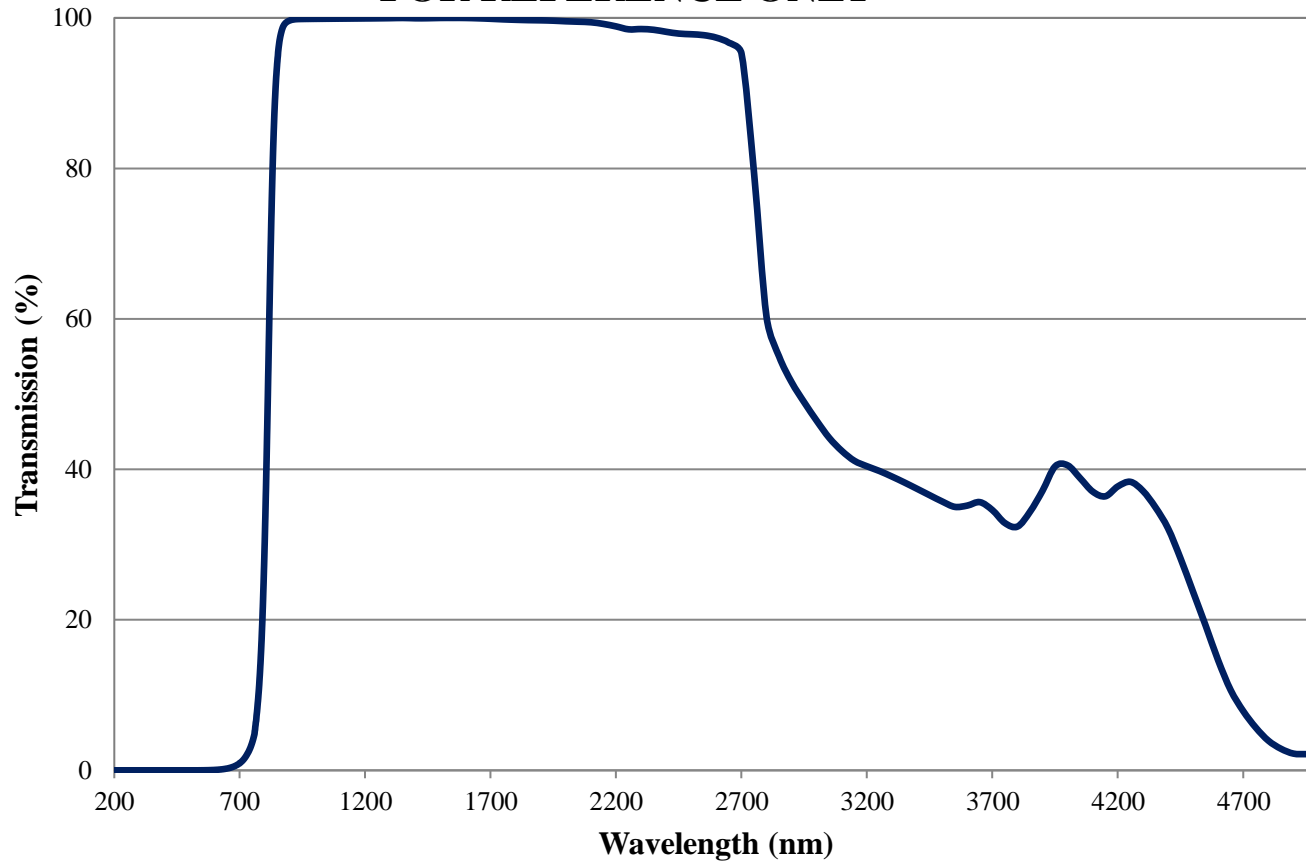

## RG830 Colored Glass Filter Internal Transmittance 1mm Thickness FOR REFERENCE ONLY

COATING CURVE