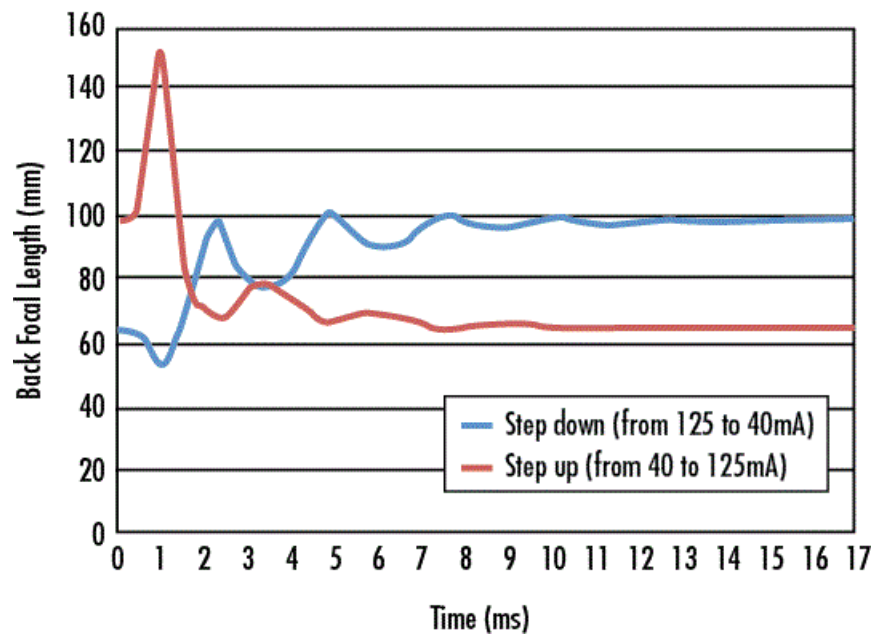

[All Products](#) / [Optics](#) / [Optical Lenses](#) / [Focus Tunable Lenses](#) / [Current-Driven Liquid Lenses](#)

Optotune Focus Tunable Lenses 10mm Clear Aperture FPC Connector

See More by [Optotune](#)

- Continuous Focusability
- Tuning Range from 50mm to 120mm
- Low Dispersion (Abbe Number $V_d = 100$)
- [Optotune Focus Tunable Lenses 10mm Clear Aperture Hirose Connector](#) Also Available

Technical Information

Electrically Tunable Lens Response

Products

CA (mm)	Focus Range	Wavelength Range (nm)	Stock Number	Price	Buy
			#34-970 Clearance		
					
10.0	+8.3 to +20 diopter +55 to +120mm	400 - 700	Clearance Availability is limited, so buy before these products disappear. Sorry, we cannot accept returns. Receive up to 80% off select products.	£531.25	3-4 days