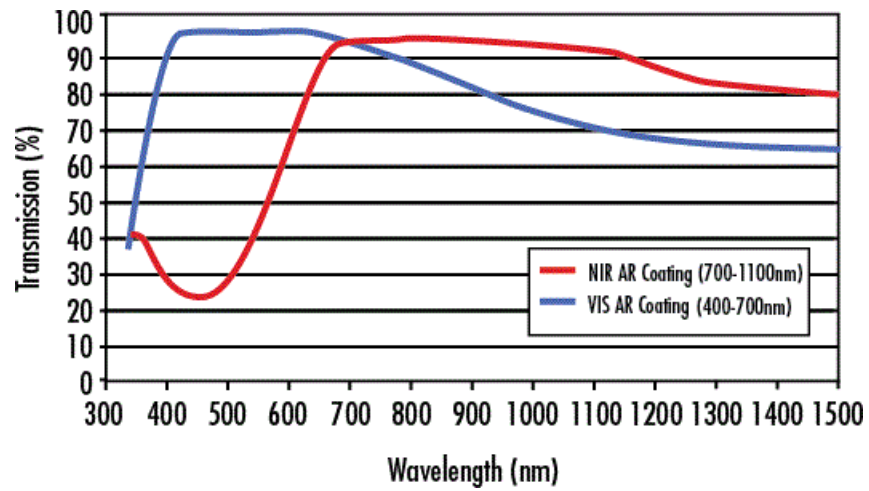

- Continuous Focusability
- Tuning Range from 50mm to 120mm
- Low Dispersion (Abbe Number $V_d = 100$)
- [Optotune Focus Tunable Lenses 10mm Clear Aperture Hirose Connector](#) Also Available

Technical Information

Electrically Tunable Lens Response

Products

CA (mm)	Focus Range	Wavelength Range (nm)	Stock Number	Price	Buy
			#34-970 Clearance		
					
10.0	+8.3 to +20 diopter +55 to +120mm	400 - 700	Clearance Availability is limited, so buy before these products disappear. Sorry, we cannot accept returns. Receive up to 80% off select products.	£531.25	3-4 days