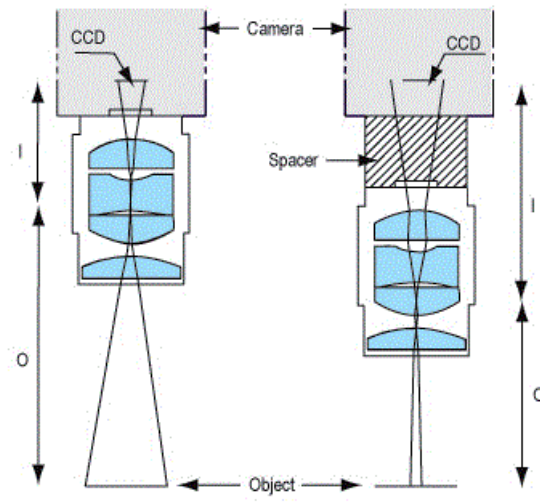

[All Products](#) / [Imaging Lenses](#) / [Imaging Lens Accessories](#) / [Imaging Lens Accessories](#)

TECHSPEC®

5mm Spacer to Convert CS-Mount Cameras to C-Mount

- Allows C-Mount Lenses to be used with CS-Mount Cameras
- 5mm Spacer
- Knurled Housing for Ease of Use

Technical Information

Using C-Mount Spacers in Electronic Imaging

Products

Title	Stock Number	Price	Buy
5mm Spacer to convert CS-Mount Cameras to C-Mount	#03-618	£19.55	In Stock

Copyright 2023 | Edmund Optics, Ltd Unit 1, Opus Avenue, Nether Poppleton, York, YO26 6BL, UK